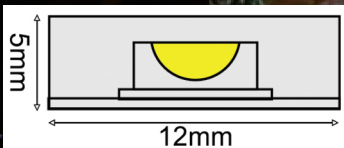

LED landscape Strip Light

RD-SGNF-1205-5M

Empty injection molding in silicone
 EPISTAR SMD Customized LEDs
 2700K/3000K/4000K/6000K
 9-15VAC/DC
 160LM/M
 IP65

- a. Price for 1 meter (39.37in)
- b. Standard package: 5 meters (16.4ft) per reel
- c. Customizable lengths available