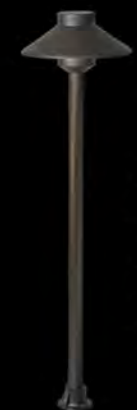

Model RD-P1821B
Size D5"XH19-1/2"
Material Solid Brass
Finish Antique Bronze
Light Source G4/LED Module

Model RD-P1822B
Size D7-1/2"XH21-3/4"
Material Solid Brass
Finish Antique Bronze
Light Source G4/LED Module

Model RD-P1881B
Size D7" X H21-1/2"
Material Solid Brass
Finish Antique Bronze
Light Source G4 / LED Module

Model RD-P1882B
Size D7" X H22"
Material Solid Brass
Finish Antique Bronze
Light Source G4 / LED Module

Model RD-P1816B
Size D6-3/4" X H22-3/8"
Material Solid Brass
Finish Antique Bronze
Light Source G4 / LED Module

Model RD-P1829B
Size D4" X H18-1/2"
Material Solid Brass
Finish Antique Bronze
Light Source G4 / LED Module