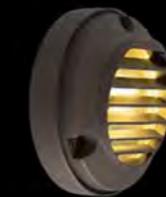

Model RD-D3802B
Size D3-7/8" X H1-5/8"
Material Die-casting Brass
Finish Antique Bronze
Light Source G4 / LED Module