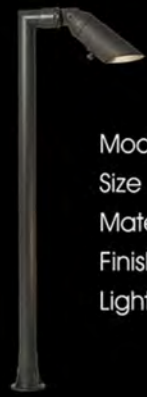

REALDOIT

PATH LIGHT SERIES

Model RD-P1848B
Size D1-3/4" X H18-3/4"
Material Die-casting Brass
Finish Antique Bronze
Light Source MR11 / LED Module