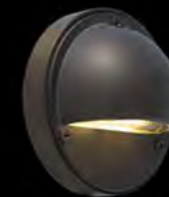

Model RD-D3801B
Size D3-7/8" X H1-5/8"
Material Die-casting Brass
Finish Antique Bronze
Light Source G4 / LED Module