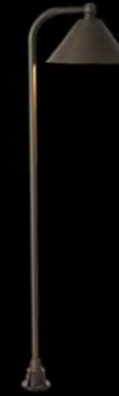

Model RD-P1808B
Size W5-1/2" X H23-1/4"
Material Solid Brass
Finish Antique Bronze
Light Source G4 / LED Module
Option W / Glass Diffuser