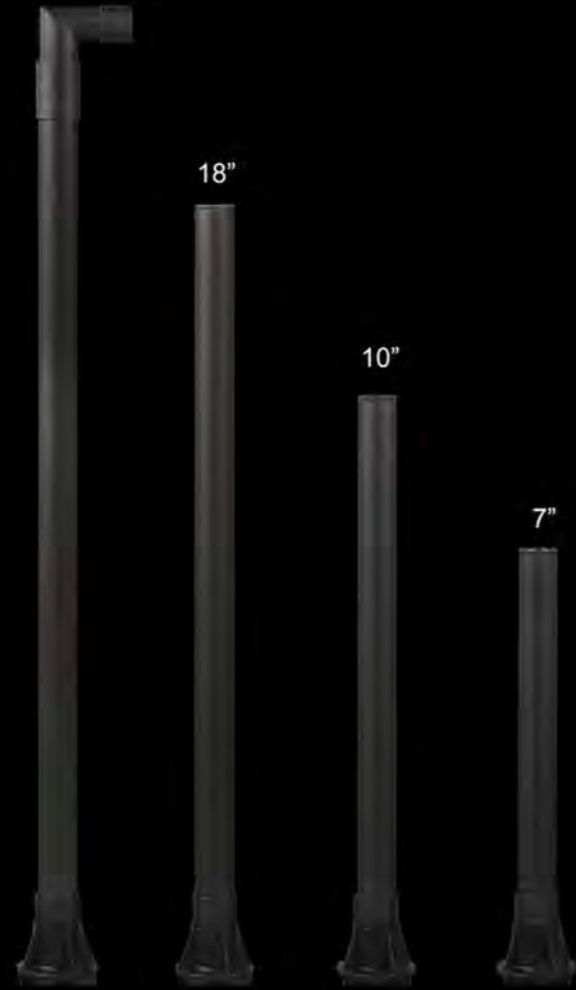

L Bracket
 ITEM NO#: L Bracket
 SIZE: D1"*L2-3/8"*H3"
 Solid brass L Bracket for single side path light

T Bracket
 ITEM NO#: T Bracket
 SIZE: D1"*L3-3/4"*H1-1/2"
 Solid brass T bracket for dual path light

Plastic Stake

Stake 01
 Stake Material: ABS
 Size: D2"XH8-1/2"

Stake 02
 Stake Material: ABS
 Size: D3"XH8-1/2"

Stake 03
 Stake Material: ABS
 Size: D3"XH12"

Honeycomb Louver
 Material: Aluminum

Stake 04
 Stake Material:ABS
 Size: D3"XH8-1/2"

Stake 05
 Stake Material:Die cast Brass
 Size: D2"XH9-1/2"

REALDOIT

"L"Shape Riser

Riser Part

18-36"

12-24"

6-10"

Adjustable Height Riser