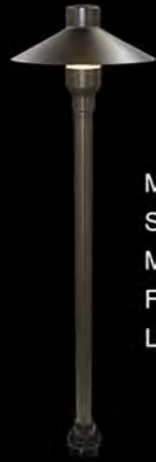

Model RD-P1802B
Size D6-1/2" X H22-1/4"
Material Solid Brass
Finish Antique Bronze
Light Source G4/LED Module