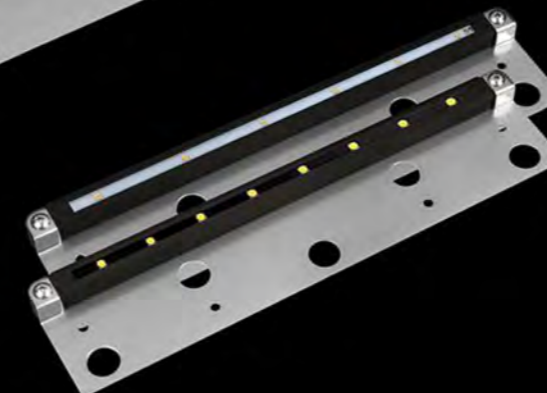

Model RD-D3808A
Size L13" X W3" X H3/4"
Material Aluminum with Stainless Steel Bracket
Finish Texture Bronze
Light Source Integrated LED module