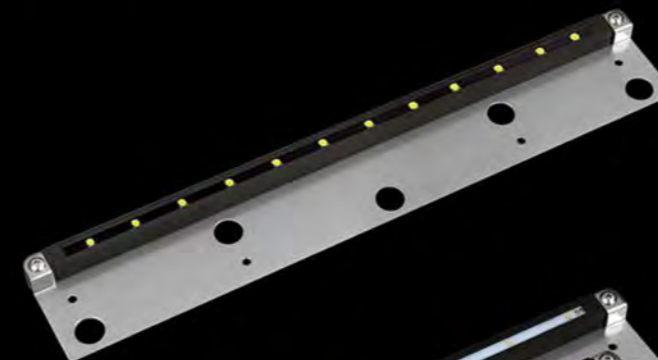

Replaceable Bar

Model RD-D3812B
 Size L6-7/8" X W3" X H3/4"
 Material Aluminum with Stainless Steel Bracket
 Finish Texture Bronze
 Light Source Integrated LED module

Adjustable Rotation Bar

Model RD-D3813B
 Size L13" X W3" X H3/4"
 Material Aluminum with Stainless Steel Bracket
 Finish Texture Bronze
 Light Source Integrated LED module