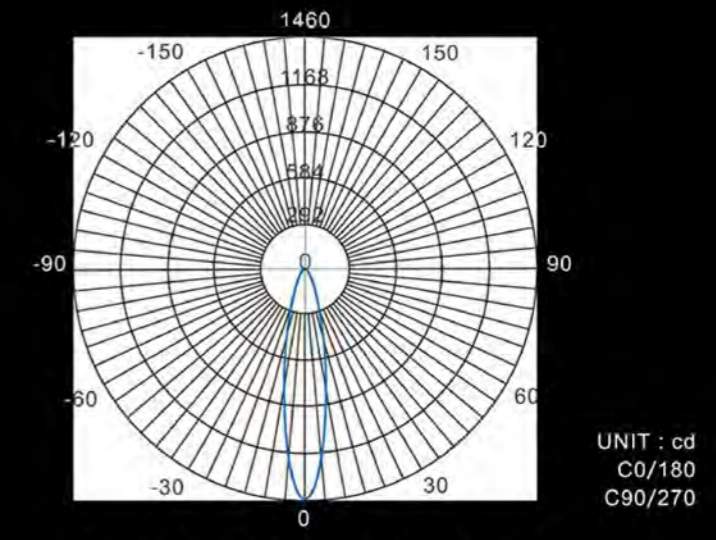

LUMINOUS INTENSITY DISTRIBUTION

AVERAGE BEAM ANGLE(50%):20.3 DEG

AVERAGE ILLUMINATION

Height	AVR E	CENTER E	Diameter
1.00m	1029.081x	1452.901x	35.67cm
2.00m	257.271x	363.231x	71.33cm
3.00m	114.341x	161.431x	107.00cm
4.00m	64.321x	90.811x	142.67cm
5.00m	41.161x	58.121x	178.33cm