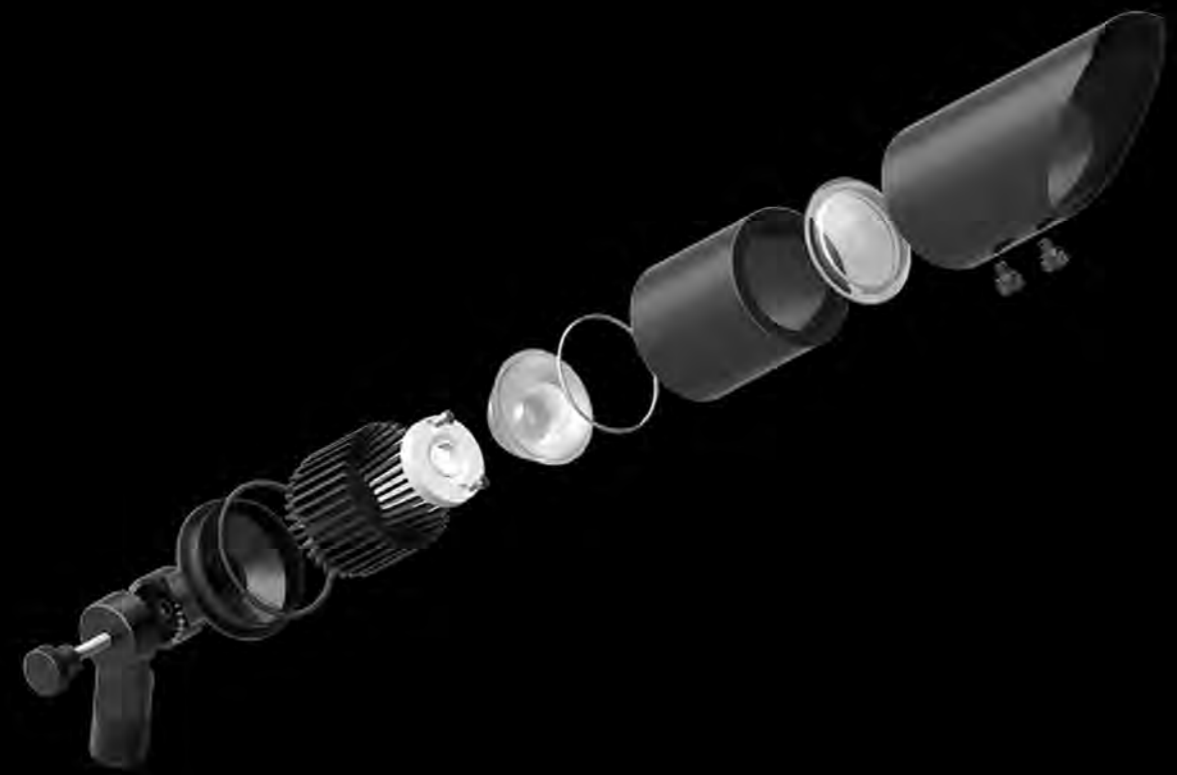

LUMINOUS INTENSITY DISTRIBUTION

AVERAGE BEAM ANGLE(50%):20.3 DEG

AVERAGE ILLUMINATION

Height	AVR E	CENTER E	Diameter
1.00m	1029.081x	1452.901x	35.67cm
2.00m	257.271x	363.231x	71.33cm
3.00m	114.341x	161.431x	107.00cm
4.00m	64.321x	90.811x	142.67cm
5.00m	41.161x	58.121x	178.33cm

ANGLE:20.2DEG

BEAM ANGLE

Warm White