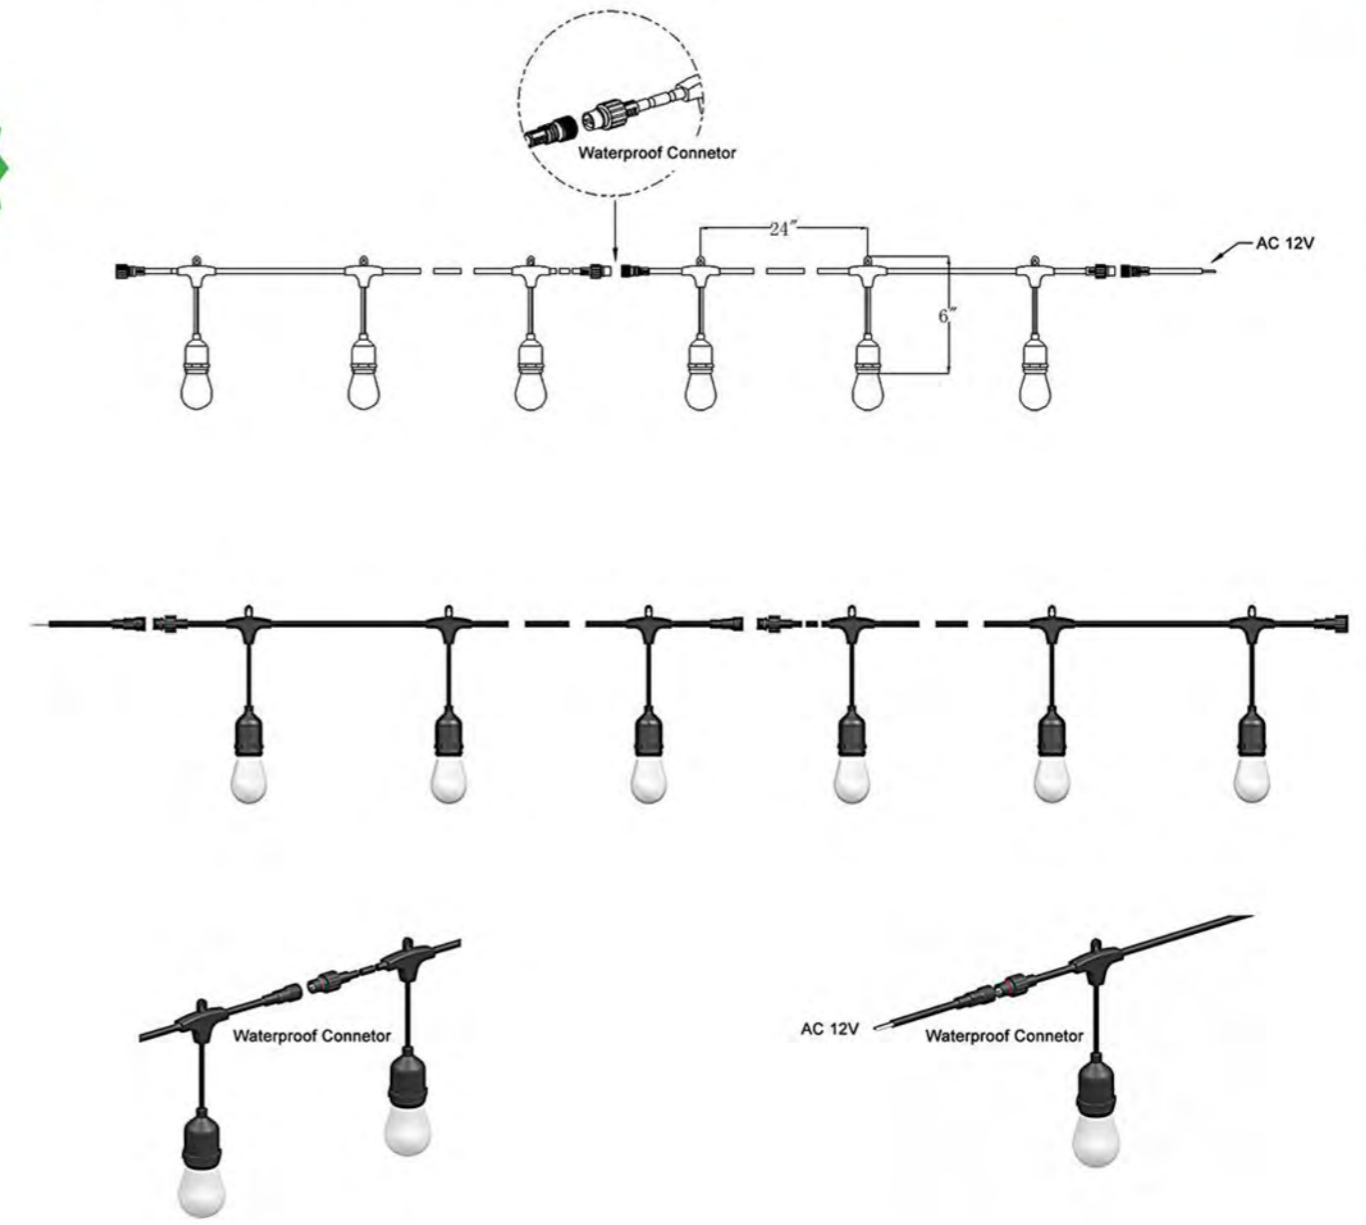

Model RD-P1833B-C-RGBWW
 Size D6-3/4" X H21"
 Material Die-casting Brass
 Finish Antique Bronze
 Light Source LED-RGBWW Module
 Power 6W
 Voltage AC/DC 9-15V
 LED Type SMD
 Beam Angle 360°
 Lumens 20m~150lm
 CCT RGB+WW Color
 CRI >80
 Working Temp -20°~40°
 Warranty 3 years

STRING LIGHT SERIES

LOW VOLTAGE 12VAC STRING LIGHT

Low Voltage 12VAC Bistro String Light comes in a 10ft lengths with 5pcs E26 Edison sockets and can be connect with each other by waterproof connector at two ends at required lengths in the field, the final end of connector can be covered by cap supplied for waterproof.

Operating Range	12 VAC	
Distance spaced	24inch between lamps	
E26 filament Lamp	1W, 9-15 VAC	2W, 9-15 VAC
Maximum Wattage	60W	50W
Maximum String Length	120FT end-to-end	100FT end to end

ITEM NO.	QTY OF BASE	BASE	WIRE TYPE	VOLT	LAMP	Lumen	CCT	LENGTH	CONNECTION
STR-V12E26-1	5PCS	E26	SJTW 2C*18AWG	12V	1W	50LM	2200/2700/3000K	10FEET	WATERPROOF CONNECTOR
STR-V12E26-2	5PCS	E26	SJTW 2C*16AWG	12V	2W	90LM	2200/2700/3000K	10FEET	WATERPROOF CONNECTOR

5pcs bases as one string can connect with each other more by waterproof connector, The end of string can be covered by cap supplied.

STRING LIGHT SERIES

LOW VOLTAGE 12VAC STRING LIGHT

Low Voltage 12VAC Bistro String Light comes in a 10ft lengths with 5pcs E26 Edison sockets and can be connect with each other by waterproof connector at two ends at required lengths in the field, the final end of connector can be covered by cap supplied for waterproof.