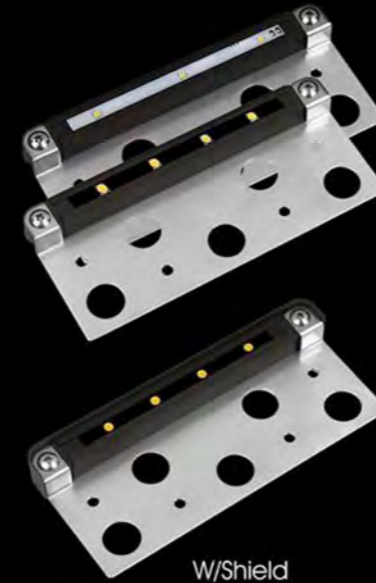

HARDSCAPE LIGHT SERIES

Hardscape lights have 1, 3, 4, 6, 8 diode light for your options. And to be used Piranha led or SMD led at 2700K / 3000K / 5000K for the different requirement

Model RD-D3806A
Size L6-7/8" X W3" X H3/4"
Material Aluminum with Stainless Steel Bracket
Finish Texture Bronze
Light Source Integrated LED module