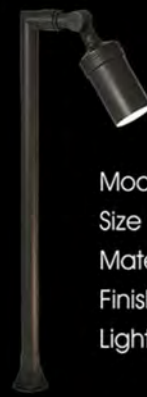

Model RD-P1825B
Size D2-3/8" X W4-7/8" X H18-3/4"
Material Solid Brass
Finish Antique Bronze
Light Source MR16 / GU10 / LED Module