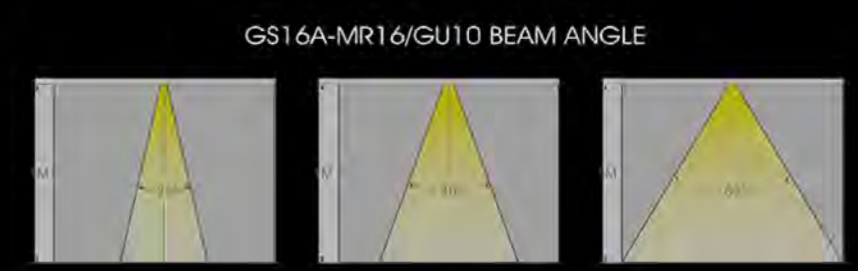

LUMINOUS INTENSITY DISTRIBUTION

AVERAGE BEAM ANGLE(50%):20.3 DEG

AVERAGE ILLUMINATION

Height	AVR E	CENTER E	Diameter
1.00m	1029.081x	1452.901x	35.67cm
2.00m	257.271x	363.231x	71.33cm
3.00m	114.341x	161.431x	107.00cm
4.00m	64.321x	90.811x	142.67cm
5.00m	41.161x	58.121x	178.33cm

ANGLE:20.2DEG

BEAM ANGLE

Warm White