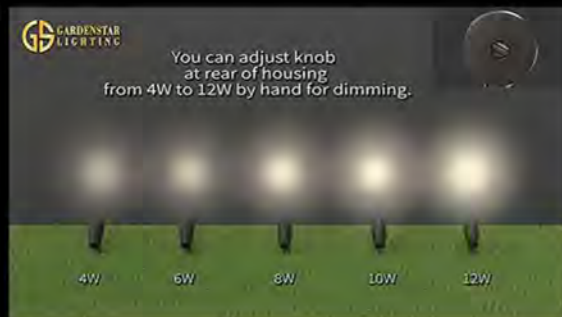

Adjustable brightness and Beam Angle

Model RD-S2864B-CO
Size D2-1/2"xH6-1/2"
Material Solid Copper
Finish Raw Copper
Light Source MR16/GU10/LED Module