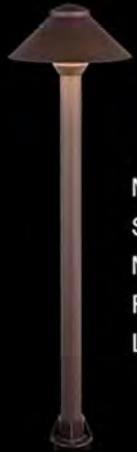

Model RD-P1805B
Size D5-1/2" X H20"
Material Solid Brass
Finish Matt Bronze
Light Source G4/LED Module