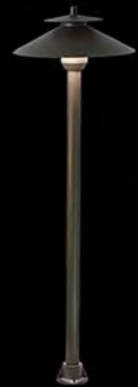

Model RD-P1882B-Copper
Size D7" X H22"
Material Solid Copper
Finish Copper
Light Source G4 / LED Module

PATH LIGHT SERIES

NEW

Model RD-P1928B
Size D7" X H16-1/4"
~H27-1/8"
Material Solid Brass
Finish Antique Bronze
Light Source G4 LED Lamp

Adjustable Height

Model RD-P1886B
Size D7-1/2" X H21-1/4"
Material Solid Brass
Finish Antique Bronze
Light Source G4 / LED Module

Model RD-P1888B
Size D5" X H19"
Material Solid Brass
Finish Antique Bronze
Light Source G4 / LED Module