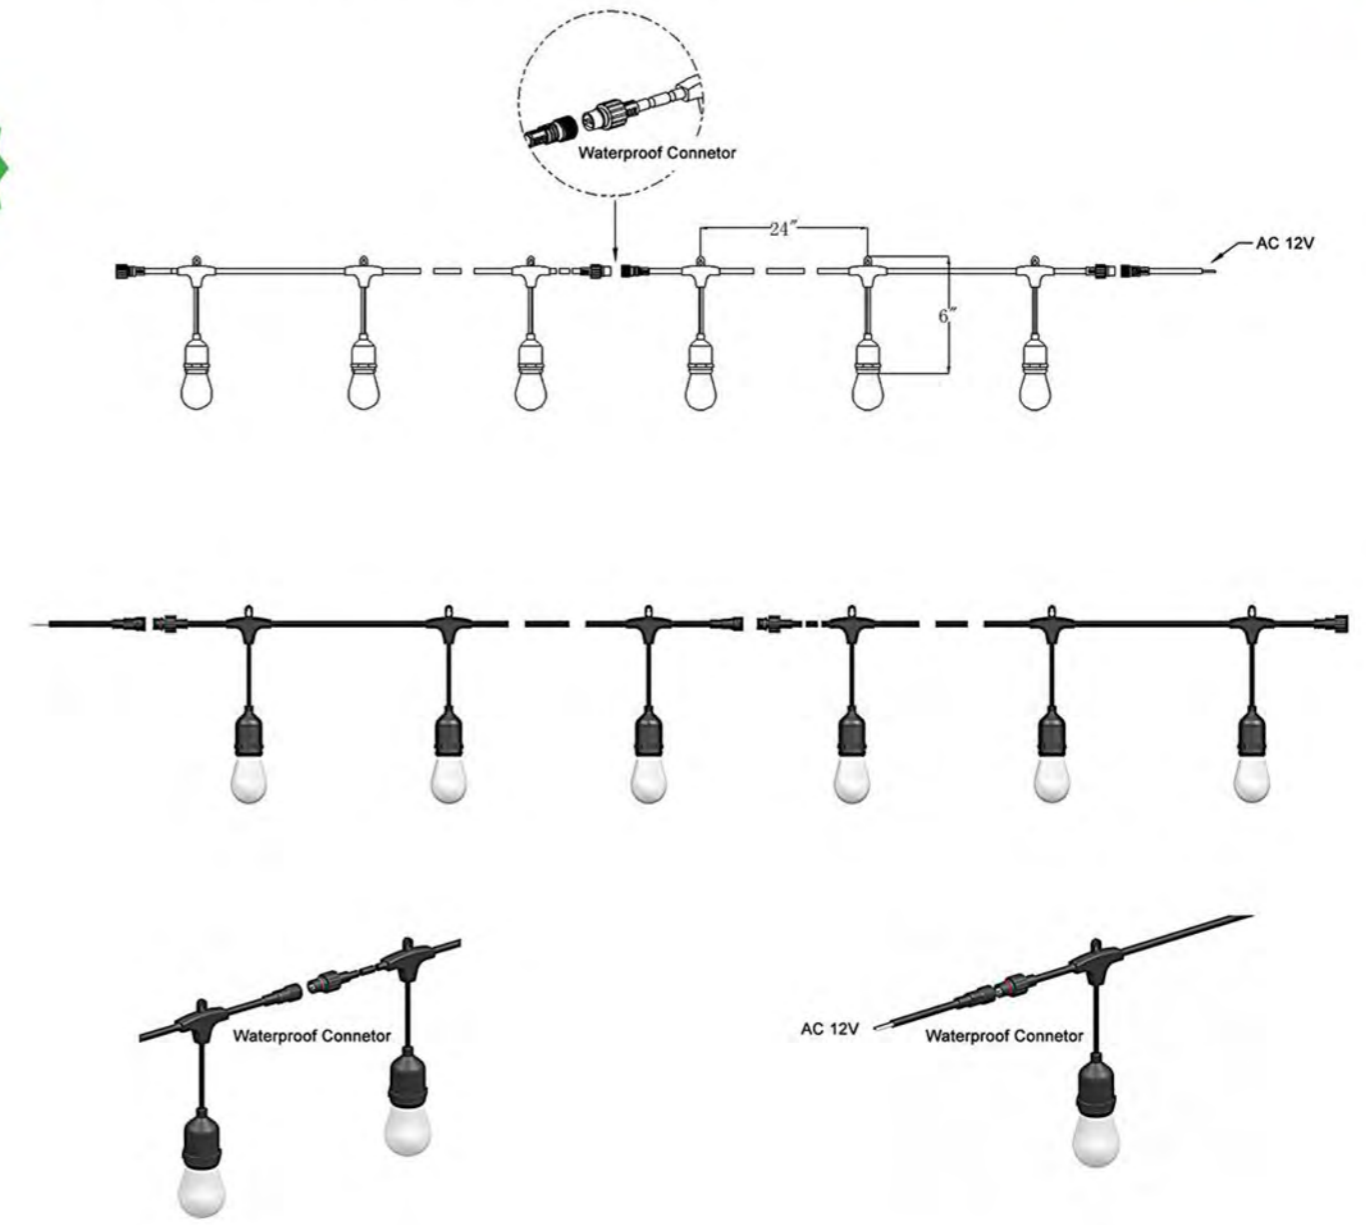

Model RD-S2807B-RGBWW
 Size D2-1/4" X H7-1/2"
 Material Die-casting Bronze
 Finish Antique Bronze
 Light Source MR16-RGBWW or Integrated LED module
 Power 5W
 Voltage AC/DC 9-15V
 LED Type SMD
 Beam Angle 15° 25° 40° 60°
 Lumens 40lm~400lm
 CCT RGB+WW Color
 CRI >80
 Working Temp -20°~40°
 Warranty 3 years

Model RD-P1810B-C-RGBWW
 Size D8-3/8" X H21"
 Material Die-casting Brass
 Finish Antique Bronze
 Light Source LED-RGBWW Module
 Power 6W
 Voltage AC/DC 9-15V
 LED Type SMD
 Beam Angle 360°
 Lumens 20lm~150lm
 CCT RGB+WW Color
 CRI >80
 Working Temp -20°~40°
 Warranty 3 years

Model RD-D3815B-RGBWW
 Size L7" X W3" X H7/8"
 Material Aluminum with Stainless Steel Bracket
 Finish Texture Bronze
 Light Source Integrated LED module
 Power 1.6W
 Voltage AC/DC 9-15V
 LED Type SMD
 Beam Angle 120°
 Lumens 10lm~60lm
 CCT RGB+WW Color
 CRI >80
 Working Temp -20°~40°
 Warranty 3 years

STRING LIGHT SERIES

LOW VOLTAGE 12VAC STRING LIGHT

Low Voltage 12VAC Bistro String Light comes in a 10ft lengths with 5pcs E26 Edison sockets and can be connect with each other by waterproof connector at two ends at required lengths in the field, the final end of connector can be covered by cap supplied for waterproof.