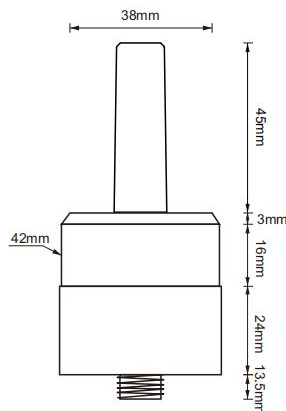

Product parameters

Product Name	Bluetooth Mesh Repeater
Model	RD-BMR01
Input Voltage	9-15V AC/DC
Power	0.5W
Voltage Standing Wave Ratio≤	1.5(dB)
Operating system	Tuya smart
Antenna type	2.4G Bluetooth gain antenna UV resistance
Maximum coverage radius	315ft(without any obstacles)
IP Grade	IP65
Material	Aluminum
Installation interface	1/2 NPSM

Package

Product	1pc	175g
Color box	110x55x280mm	1pc/box 356g
Outer carton	570x235x295mm	20pcs/ctn 10kg

*Color box weight including accessories