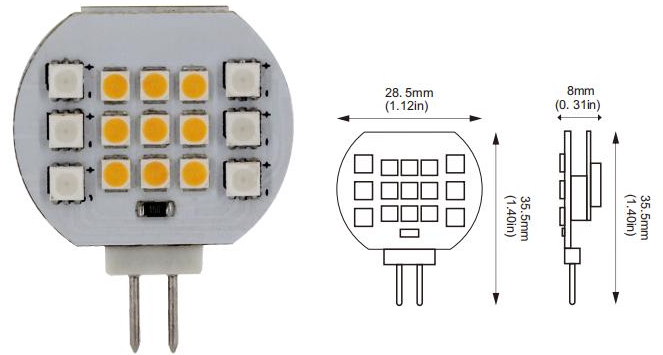

Realo it

2021 smart LED Bulb New Products

EST-G4-SMD-2W (WIFI/Bluetooth)

RGBW for **tuya®** **WiFi** **Bluetooth®**

Works with **Amazon Alexa**

Works with the **Google home**

Dimming
1%-100% software dimming

EST-G4-SMD-2W (WIFI/Bluetooth)

FC CE RoHS SGS ISO 14001

Product parameters

Model	EST-G4-SMD-2W (WIFI/Bluetooth)
Lampholder	G4
Rated Voltage	12V AC/DC
Power	1.5W
Luminous Flux	W:180lm Mix W:15lm R:12; G:25; B:6 lm
CRI (Ra)	Ra>80
CCT	RGBW 2700K(W)
Light source	SMD Customized LEDs
Material	Aluminum
PF	>0.6
Ambient-Temperature	-20°C~40°C
Lifespan	25000hrs

Package

Product		1pc	4g
Inner box	44x13x31mm	1pc/box	7g
Middle box	165x91x155mm	100pcs/box	750g
Outer carton	183x179x473cm	500pcs/ctn	6kg

Lighting effect