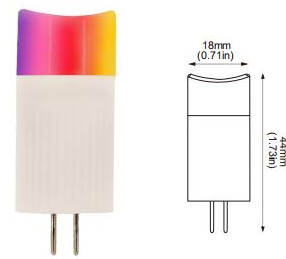

Package

Product	60x60x113mm	1pc	46g
Inner box	62x62x115mm	1pc	60g
Middle box	/	/	/
Outer carton	62x32x24cm	100pcs	7kg

Lighting effect

Smart LED Bulb

RD-E12-C37-5W (WIFI/Bluetooth)

Product parameters

Model	RD-E12-C37-5W
Lampholder	E12/E14
Rated Voltage	12VAC/DC or 120VAC or 230VAC
Power	4.2W
Luminous Flux	300-400lm
CRI (Ra)	Ra>80
CCT	RGB+3000K+6500K
Light source	SMD Customized LEDs
Beam Angle	270°
IP Grade	IP20
Material	PC+Aluminum
Warranty	3 Years
PF	>0.5
Ambient-Temperature	-20°C~40°C
Lifespan	25000hrs

Package

Product	1pc	175g
Color box	110x55x280mm	1pc/box 356g
Outer carton	570x235x295mm	20pcs/ctn 10kg

*Color box weight including accessories

EST-G4-C01-2W-F

(WIFI&Bluetooth)

- RGBW adjustable, WIFI connection
- Intelligent remote control settings, you can set it anywhere in the world at any time
- Compatible with Android/iOS Amazon Echo/Google Play

Product parameters

Model	EST-G4-C01-2W-F (WIFI&Bluetooth)
Lampholder	G4
Rated Voltage	12V AC/DC
Power	2W
Luminous Flux	2700K:120lm Mix W:68lm R:18; G:42; B:11 lm
CRI (Ra)	Ra>80
CCT	RGBW
Light source	3535 SMD Customized LEDs
Material	Ceramic+PC
PF	>0.6
Ambient-Temperature	-20°C~40°C
Lifespan	25000hrs