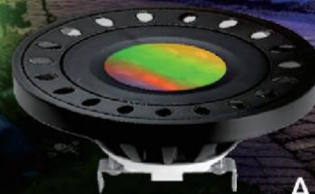

RF MR16 G4 AR111 LED Bulb

1. 1, RGB+W(2700K)
2. 2, Remoter control
3. 3, AC/DC12V
4. 4, G4/AR111/MR16(Optional)

AR111

Picture	Dimension(mm)	Product Size(mm)	Model	Lamp Base	Material	Power	Lumens	Ra	Beam Angle	Light Source	CCT	Voltage
		Ø20*42	RD-G4-ALP-2W	GU4 Bin-Pin base	Aluminum +PC	2W	2700k:200lm R:40lm G:100lm B:25lm	>80	270°	EPISTAR SMD Customized LEDs	RGBW(2700K)	12VAC/DC
		Ø50*48	RD-MR16-ALP-5W	GU5.3 Bin-Pin base	Die-cast Aluminum black	5W	2700k:450lm R:48lm G:93lm B:30lm	>80	38°	EPISTAR SMD Customized LEDs	RGBW(2700K)	12VAC/DC
		Ø111*50	RD-AR111-ALP-10W	GU53 Bin-Pin base	Die-cast Aluminum black	10W	2700k:450lm R:48lm G:93lm B:30lm	>80	38°	EPISTAR SMD Customized LEDs	RGBW(2700K)	12VAC/DC