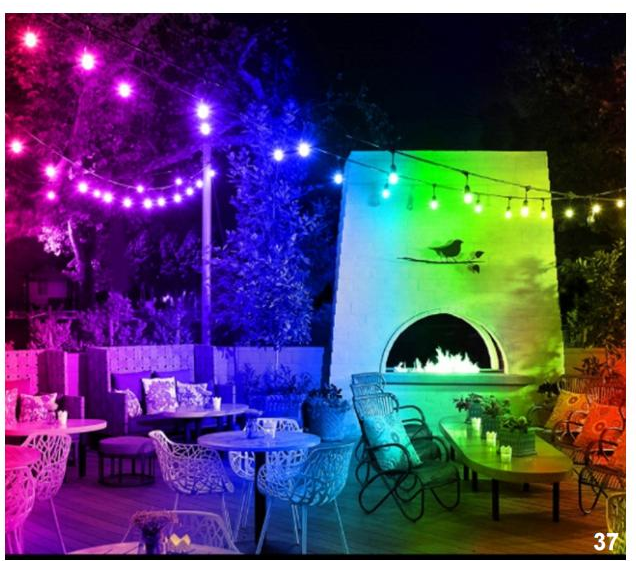

Package

Product		1pc	29g
Inner box	50x50x90mm	1pc/box	40g
Middle box	258x103x93mm	10pc/box	450g
Outer carton	540x230x210cm	80pcs/ctn	7.5kg