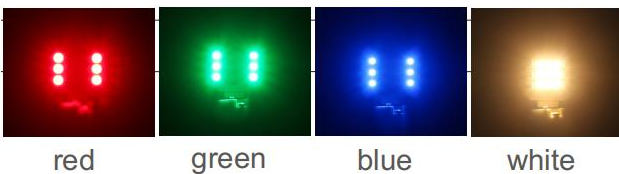

Lighting effect