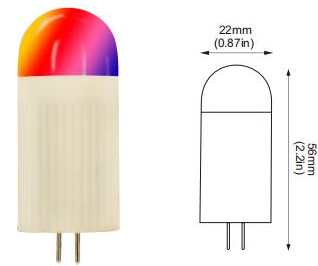

Lighting effect

Package

Product	1pc	275g
Inner box	12x12x7.2cm	328g
Outer carton	60.5x25.2x15.5cm	20pcs 7.7kg
Carton volume	1pc	0.024m ³

EST-G4-CP01-3.5W (WIFI&Bluetooth)

- RGBW adjustable, WIFI connection
- Intelligent remote control settings, you can set it anywhere in the world at any time
- Compatible with Android/iOS Amazon Echo/Google Play