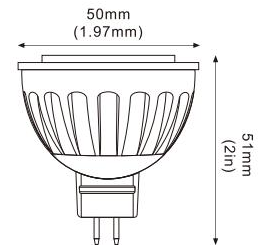

Product parameters

Model	Color	Lampholder	Rated Voltage	CRI (Ra)	CCT	Luminous Flux	
RD-MR16-AL-6W (WIFI/Bluetooth)	RGBW	GU5.3	12VAC/DC	Ra>80	2700K-6000K	340-380lm R: 44lm/ G: 103lm/ B: 27lm	
RD-MR16-AL-6W (WIFI/Bluetooth)	Temperature Double Color	GU5.3	12VAC/DC	Ra>80	2700K-6000K	380-440lm	
Light source	Power	Beam Angle	IP Grade	Material	Warranty	PF	Lifespan
COB Customized LEDs	6W	30°/40°/60°	Ip65	Die-cast Aluminum	2 Years	>0.6	25000hrs

Package

Product		1pc	58g
Inner box	52x52x56mm	1pc/box	66g
Middle box	268x107x59mm	10pc/box	71g
Outer carton	45x320x29cm	200pcs/ctn	15.5kg