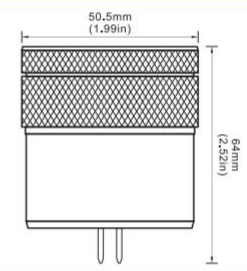

Structure size

Package

Product		1pc	113g
Inner box	52x52x68mm	1pc	122g
Middle box	27.5x27.5x12.5mm	50pcs	6.5kg
Outer carton	57x28.5x32.3cm	200pcs	28kg

Lighting effect

Smart LED Bulb

Zigbee   Bluetooth®

 Works with Amazon Alexa