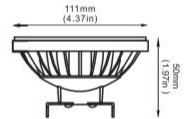

RF MR16 G4 AR111 LED Bulb

1. 1, RGB+W(2700K)
2. 2, Remoter control
3. 3, AC/DC12V
4. 4, G4/AR111/MR16(Optional)

Picture	Dimension(mm)	Product Size(mm)	Model	Lamp Base	Material	Power	Lumens	Ra	Beam Angle	Light Source	CCT	Voltage
		Ø20*42	RD-G4-ALP-2W	GU4 Bin-Pin base	Aluminum +PC	2W	2700k:200lm R:40lm G:100lm B:25lm	>80	270°	EPISTAR SMD Customized LEDs	RGBW(2700K)	12VAC/DC
		Ø50*48	RD-MR16-ALP-5W	GU5.3 Bin-Pin base	Die-cast Aluminum black	5W	2700k:450lm R:48lm G:93lm B:30lm	>80	38°	EPISTAR SMD Customized LEDs	RGBW(2700K)	12VAC/DC
		Ø111*50	RD-AR111-ALP-10W	GU53 Bin-Pin base	Die-cast Aluminum black	10W	2700k:450lm R:48lm G:93lm B:30lm	>80	38°	EPISTAR SMD Customized LEDs	RGBW(2700K)	12VAC/DC