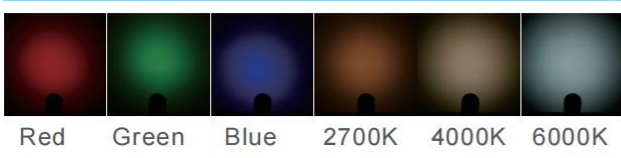

Structure size

Package

Product		1pc	113g
Inner box	52x52x68mm	1pc	122g
Middle box	27.5x27.5x12.5mm	50pcs	6.5kg
Outer carton	57x28.5x32.3cm	200pcs	28kg

Lighting effect

Smart LED Bulb

Zigbee   Bluetooth®

 Works with Amazon Alexa