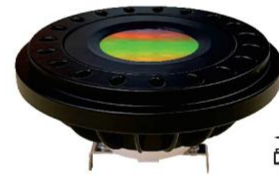

RF MR16 G4 AR111 LED Bulb

1. 1, RGB+W(2700K)
2. 2, Remoter control
3. 3, AC/DC12V
4. 4, G4/AR111/MR16(Optional)

Picture	Dimension(mm)	Product Size(mm)	Model	Lamp Base	Material	Power	Lumens	Ra	Beam Angle	Light Source	CCT	Voltage
		Ø20*42	RD-G4-ALP-2W	GU4 Bin-Pin base	Aluminum +PC	2W	2700k:200lm R:40lm G:100lm B:25lm	>80	270°	EPISTAR SMD Customized LEDs	RGBW(2700K)	12VAC/DC
		Ø50*48	RD-MR16-ALP-5W	GU5.3 Bin-Pin base	Die-cast Aluminum black	5W	2700k:450lm R:48lm G:93lm B:30lm	>80	38°	EPISTAR SMD Customized LEDs	RGBW(2700K)	12VAC/DC
		Ø111*50	RD-AR111-ALP-10W	GU53 Bin-Pin base	Die-cast Aluminum black	10W	2700k:450lm R:48lm G:93lm B:30lm	>80	38°	EPISTAR SMD Customized LEDs	RGBW(2700K)	12VAC/DC