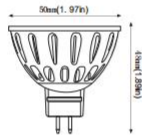

RF MR16 G4 AR111 LED Bulb

1. 1, RGB+W(2700K)
2. 2, Remoter control
3. 3, AC/DC12V
4. 4, G4/AR111/MR16(Optional)

Picture	Dimension(mm)	Product Size(mm)	Model	Lamp Base	Material	Power	Lumens	Ra	Beam Angle	Light Source	CCT	Voltage
		Ø20*42	RD-G4-ALP-2W	GU4 Bin-Pin base	Aluminum +PC	2W	2700k:200lm R:40lm G:100lm B:25lm	>80	270°	EPISTAR SMD Customized LEDs	RGBW(2700K)	12VAC/DC
		Ø50*48	RD-MR16-ALP-5W	GU5.3 Bin-Pin base	Die-cast Aluminum black	5W	2700k:450lm R:48lm G:93lm B:30lm	>80	38°	EPISTAR SMD Customized LEDs	RGBW(2700K)	12VAC/DC
		Ø111*50	RD-AR111-ALP-10W	GU53 Bin-Pin base	Die-cast Aluminum black	10W	2700k:450lm R:48lm G:93lm B:30lm	>80	38°	EPISTAR SMD Customized LEDs	RGBW(2700K)	12VAC/DC