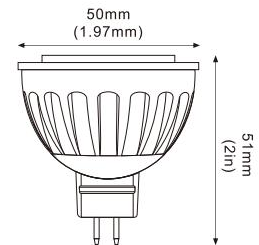

Product parameters

Model	Color	Lampholder	Rated Voltage	CRI (Ra)	CCT	Luminous Flux	
RD-MR16-AL-6W (WIFI/Bluetooth)	RGBW	GU5.3	12VAC/DC	Ra>80	2700K-6000K	340-380lm R: 44lm/ G: 103lm/ B: 27lm	
RD-MR16-AL-6W (WIFI/Bluetooth)	Temperature Double Color	GU5.3	12VAC/DC	Ra>80	2700K-6000K	380-440lm	
Light source	Power	Beam Angle	IP Grade	Material	Warranty	PF	Lifespan
COB Customized LEDs	6W	30°/40°/60°	Ip65	Die-cast Aluminum	2 Years	>0.6	25000hrs

Package

Product		1pc	58g
Inner box	52x52x56mm	1pc/box	66g
Middle box	268x107x59mm	10pc/box	71g
Outer carton	45x320x29cm	200pcs/ctn	15.5kg

Lighting effect

red green blue warm white cool white