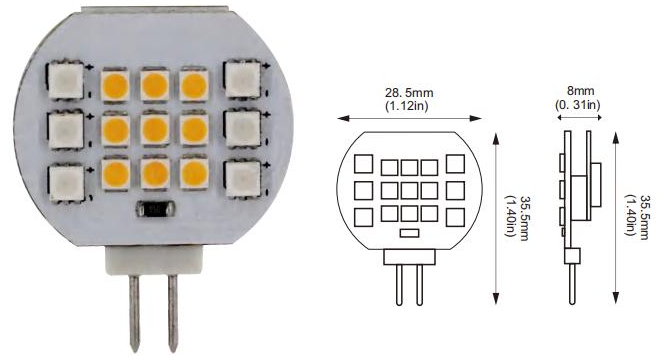

Realo it

2021 smart LED Bulb New Products

EST-G4-SMD-2W (WIFI/Bluetooth)

RGBW for **tuya** **WiFi** **Bluetooth**

Works with **Amazon Alexa**

Works with the **Google home**

Dimming
1%-100% software dimming

EST-G4-SMD-2W (WIFI/Bluetooth)

Product parameters

Model	EST-G4-SMD-2W (WIFI/Bluetooth)
Lampholder	G4
Rated Voltage	12V AC/DC
Power	1.5W
Luminous Flux	W:180lm Mix W:15lm R:12; G:25; B:6 lm
CRI (Ra)	Ra>80
CCT	RGBW 2700K(W)
Light source	SMD Customized LEDs
Material	Aluminum
PF	>0.6
Ambient-Temperature	-20°C~40°C
Lifespan	25000hrs

Package

Product		1pc	4g
Inner box	44x13x31mm	1pc/box	7g
Middle box	165x91x155mm	100pcs/box	750g
Outer carton	183x179x473cm	500pcs/ctn	6kg

Lighting effect

red green blue white