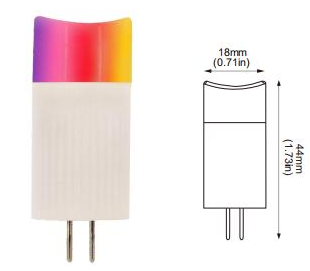

EST-G4-C01-2W-F

(WIFI&Bluetooth)

- RGBW adjustable, WIFI connection
- Intelligent remote control settings, you can set it anywhere in the world at any time
- Compatible with Android/iOS Amazon Echo/Google Play

Product parameters

Model	EST-G4-C01-2W-F (WIFI&Bluetooth)
Lampholder	G4
Rated Voltage	12V AC/DC
Power	2W
Luminous Flux	2700K:120lm Mix W:68lm R:18; G:42; B:11 lm
CRI (Ra)	Ra>80
CCT	RGBW
Light source	3535 SMD Customized LEDs
Material	Ceramic+PC
PF	>0.6
Ambient-Temperature	-20°C~40°C
Lifespan	25000hrs

Lighting effect

Package

Product		1pc	12g
Inner box	20x20x54mm	1pc/box	14g
Middle box	210x105x56mm	50pc/box	750g
Outer carton	595x225x240cm	1000pcs/ctn	18kg