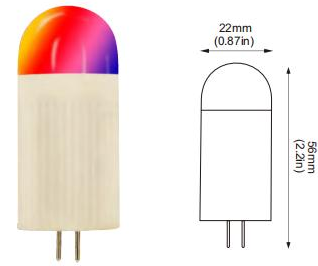

# EST-G4-CP01-3.5W (WIFI&Bluetooth)

- RGBW adjustable, WIFI connection
- Intelligent remote control settings, you can set it anywhere in the world at any time
- Compatible with Android/iOS Amazon Echo/Google Play

## Product parameters

Model	EST-G4-CP01-3.5W (WIFI&Bluetooth)
Lampholder	G4
Rated Voltage	12V AC/DC
Power	3.5W
Luminous Flux	2700K:200lm Mix W:125lm R:47; G:65; B:15 lm
CRI (Ra)	Ra>80
CCT	RGBW
Light source	3535 SMD Customized LEDs
Material	Ceramic+PC
PF	>0.6
Ambient-Temperature	-20°C~40°C
Lifespan	25000hrs