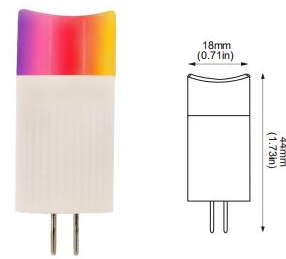

Package

Product	1pc	175g
Color box	110x55x280mm	1pc/box 356g
Outer carton	570x235x295mm	20pcs/ctn 10kg

*Color box weight including accessories

EST-G4-CP01-3.5W (WIFI&Bluetooth)

- RGBW adjustable, WIFI connection
- Intelligent remote control settings, you can set it anywhere in the world at any time
- Compatible with Android/iOS Amazon Echo/Google Play

Product parameters

Model	EST-G4-CP01-3.5W (WIFI&Bluetooth)
Lampholder	G4
Rated Voltage	12V AC/DC
Power	3.5W
Luminous Flux	2700K:200lm Mix W:125lm R:47; G:65; B:15 lm
CRI (Ra)	Ra>80
CCT	RGBW
Light source	3535 SMD Customized LEDs
Material	Ceramic+PC
PF	>0.6
Ambient-Temperature	-20°C~40°C
Lifespan	25000hrs

Lighting effect

Package

Product		1pc	27g
Inner box	23x23x65mm	1pc/box	29g
Middle box	243x122x68mm	50pc/box	1500g
Outer carton	350x245x250cm	500pcs/ctn	18kg

EST-G4-C01-2W-F

(WIFI&Bluetooth)

- RGBW adjustable, WIFI connection
- Intelligent remote control settings, you can set it anywhere in the world at any time
- Compatible with Android/iOS Amazon Echo/Google Play

Product parameters

Model	EST-G4-C01-2W-F (WIFI&Bluetooth)
Lampholder	G4
Rated Voltage	12V AC/DC
Power	2W
Luminous Flux	2700K:120lm Mix W:68lm R:18; G:42; B:11 lm
CRI (Ra)	Ra>80
CCT	RGBW
Light source	3535 SMD Customized LEDs
Material	Ceramic+PC
PF	>0.6
Ambient-Temperature	-20°C~40°C
Lifespan	25000hrs