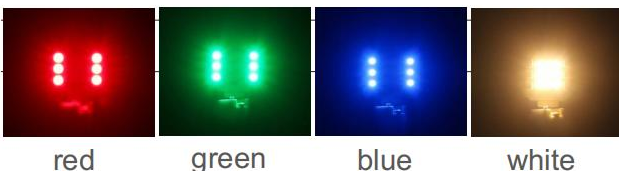

RGBW for **tuya** **WiFi** **Bluetooth**

Works with Amazon Alexa

Works with the Google home

Dimming software dimming 1%-100%

EST-G4-SMD-2W (WIFI/Bluetooth)

Product parameters

Model	EST-G4-SMD-2W (WIFI/Bluetooth)
Lampholder	G4
Rated Voltage	12V AC/DC
Power	1.5W
Luminous Flux	W:180lm Mix W:15lm R:12; G:25; B:6 lm
CRI (Ra)	Ra>80
CCT	RGBW 2700K(W)
Light source	SMD Customized LEDs
Material	Aluminum
PF	>0.6
Ambient-Temperature	-20°C~40°C
Lifespan	25000hrs

Package

Product		1pc	4g
Inner box	44x13x31mm	1pc/box	7g
Middle box	165x91x155mm	100pcs/box	750g
Outer carton	183x179x473cm	500pcs/ctn	6kg

Lighting effect

Realdit

- ◉ RGBW adjustable, WIFI connection
- ◉ The color can be adjusted by smart device
- ◉ Intelligent remote control settings, you can set it anywhere in the world at any time
- ◉ Compatible with Android and IOS
- ◉ Compatible with Amazon Echo and Google Play
- ◉ CNC Aluminium oxide metal ring, no screw design
- ◉ High purity die-casting aluminium, Ultra heat dissipation design
- ◉ 2MM thick Al-Substrate, perfect thermal conductivity, reliability and thermal resistance
- ◉ Excellent surface treatment, passed Paint Adhesion Testing
- ◉ Compatible for different specialized transformers to landscape light.
- ◉ Automatic Over-temperature protection