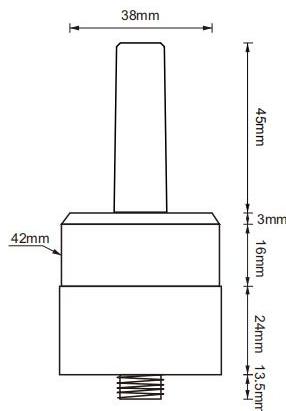

Product parameters

Product Name	Bluetooth Mesh Repeater
Model	RD-BMR01
Input Voltage	9-15V AC/DC
Power	0.5W
Voltage Standing Wave Ratio≤	1.5(dB)
Operdting system	Tuya smart
Antenna type	2.4G Bluetooth gain antenna UV resistance
Maximum coverage radius	315ft(without any obstacles)
IP Grade	IP65
Material	Aluminum
Installation interface	1/2 NPSM

Package

Product	1pc	175g
Color box	110x55x280mm	1pc/box 356g
Outer carton	570x235x295mm	20pcs/ctn 10kg

*Color box weight including accessories