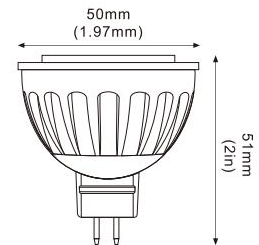

Product parameters

Model	Color	Lampholder	Rated Voltage	CRI (Ra)	CCT	Luminous Flux	
RD-MR16-AL-6W (WIFI/Bluetooth)	RGBW	GU5.3	12VAC/DC	Ra>80	2700K-6000K	340-380lm R: 44lm/ G: 103lm/ B: 27lm	
RD-MR16-AL-6W (WIFI/Bluetooth)	Temperature Double Color	GU5.3	12VAC/DC	Ra>80	2700K-6000K	380-440lm	
Light source	Power	Beam Angle	IP Grade	Material	Warranty	PF	Lifespan
COB Customized LEDs	6W	30°/40°/60°	Ip65	Die-cast Aluminum	2 Years	>0.6	25000hrs

Package

Product		1pc	58g
Inner box	52x52x56mm	1pc/box	66g
Middle box	268x107x59mm	10pc/box	71g
Outer carton	45x320x29cm	200pcs/ctn	15.5kg