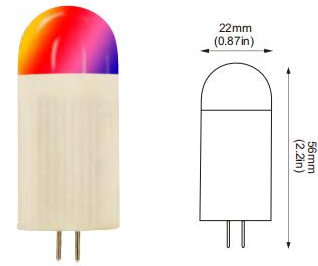

Package

Product	1pc	175g
Color box	110x55x280mm	1pc/box 356g
Outer carton	570x235x295mm	20pcs/ctn 10kg

*Color box weight including accessories

EST-G4-CP01-3.5W (WIFI&Bluetooth)

- RGBW adjustable, WIFI connection
- Intelligent remote control settings, you can set it anywhere in the world at any time
- Compatible with Android/iOS Amazon Echo/Google Play

Product parameters

Model	EST-G4-CP01-3.5W (WIFI&Bluetooth)
Lampholder	G4
Rated Voltage	12V AC/DC
Power	3.5W
Luminous Flux	2700K:200lm Mix W:125lm R:47; G:65; B:15 lm
CRI (Ra)	Ra>80
CCT	RGBW
Light source	3535 SMD Customized LEDs
Material	Ceramic+PC
PF	>0.6
Ambient-Temperature	-20°C~40°C
Lifespan	25000hrs

Lighting effect

Package

Product		1pc	27g
Inner box	23x23x65mm	1pc/box	29g
Middle box	243x122x68mm	50pc/box	1500g
Outer carton	350x245x250cm	500pcs/ctn	18kg

EST-G4-C01-2W-F

(WIFI&Bluetooth)

- RGBW adjustable, WIFI connection
- Intelligent remote control settings, you can set it anywhere in the world at any time
- Compatible with Android/iOS Amazon Echo/Google Play