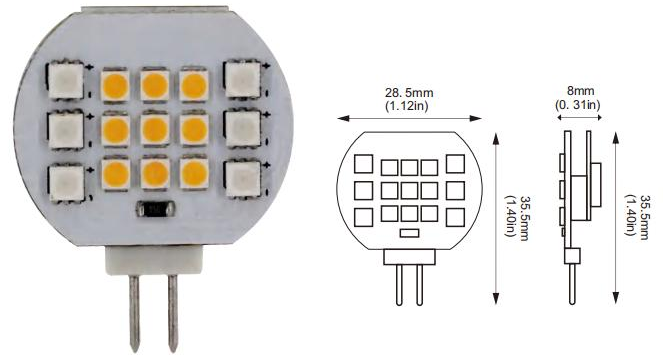

Lighting effect

Package

Product		1pc	12g
Inner box	20x20x54mm	1pc/box	14g
Middle box	210x105x56mm	50pc/box	750g
Outer carton	595x225x240cm	1000pcs/ctn	18kg

Realo it

2021 smart LED Bulb New Products

EST-G4-SMD-2W (WIFI/Bluetooth)

RGBW for **tuya** **WiFi** **Bluetooth**

Works with Amazon Alexa

Works with the Google home

Dimming software dimming 1%-100%

EST-G4-SMD-2W (WIFI/Bluetooth)

Product parameters

Model	EST-G4-SMD-2W (WIFI/Bluetooth)
Lampholder	G4
Rated Voltage	12V AC/DC
Power	1.5W
Luminous Flux	W:180lm Mix W:15lm R:12; G:25; B:6 lm
CRI (Ra)	Ra>80
CCT	RGBW 2700K(W)
Light source	SMD Customized LEDs
Material	Aluminum
PF	>0.6
Ambient-Temperature	-20°C~40°C
Lifespan	25000hrs

Package

Product		1pc	4g
Inner box	44x13x31mm	1pc/box	7g
Middle box	165x91x155mm	100pcs/box	750g
Outer carton	183x179x473cm	500pcs/ctn	6kg

Lighting effect

Realdit

- ◉ RGBW adjustable, WIFI connection
- ◉ The color can be adjusted by smart device
- ◉ Intelligent remote control settings, you can set it anywhere in the world at any time
- ◉ Compatible with Android and IOS
- ◉ Compatible with Amazon Echo and Google Play
- ◉ CNC Aluminium oxide metal ring, no screw design
- ◉ High purity die-casting aluminium, Ultra heat dissipation design
- ◉ 2MM thick Al-Substrate, perfect thermal conductivity, reliability and thermal resistance
- ◉ Excellent surface treatment, passed Paint Adhesion Testing
- ◉ Compatible for different specialized transformers to landscape light.
- ◉ Automatic Over-temperature protection