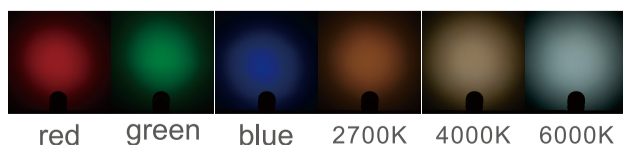

RoHS

tuya[®]

Bluetooth[®]

RGBCW

Product parameters

Model	RD-MR16-AL-10W (Bluetooth)
Lampholder	GU5.3
Rated Voltage	12VAC/DC
Power	10W
Luminous Flux	2700K:300lm Mix W:400lm R:50; G:165; B:30 lm
CRI (Ra)	Ra>80
CCT	RGBCW
Light source	COB Customized LEDs
Beam Angle	38°
IP Grade	IP65
Material	Aluminum
Warranty	2 Years
PF	>0.6
Ambient-Temperature	-20°C~40°C
Lifespan	25000hrs

Structure size

Package

Product	1pc	113g
Inner box	52x52x68mm	1pc 122g
Middle box	27.5x27.5x12.5mm	50pcs 6.5kg
Outer carton	57x28.5x32.3cm	200pcs 28kg

Lighting effect

red green blue 2700K 4000K 6000K

Realdot
— Realdo is really reliable —