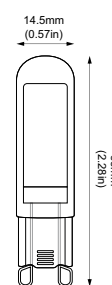

### Structure size

### Package

Product		1pc	9g
Inner box	20x20x65mm	1pc/box	12g
Middle box	210x105x67mm	50pcs/box	650g
Outer carton	360x220x225mm	500pcs/ctn	9kg