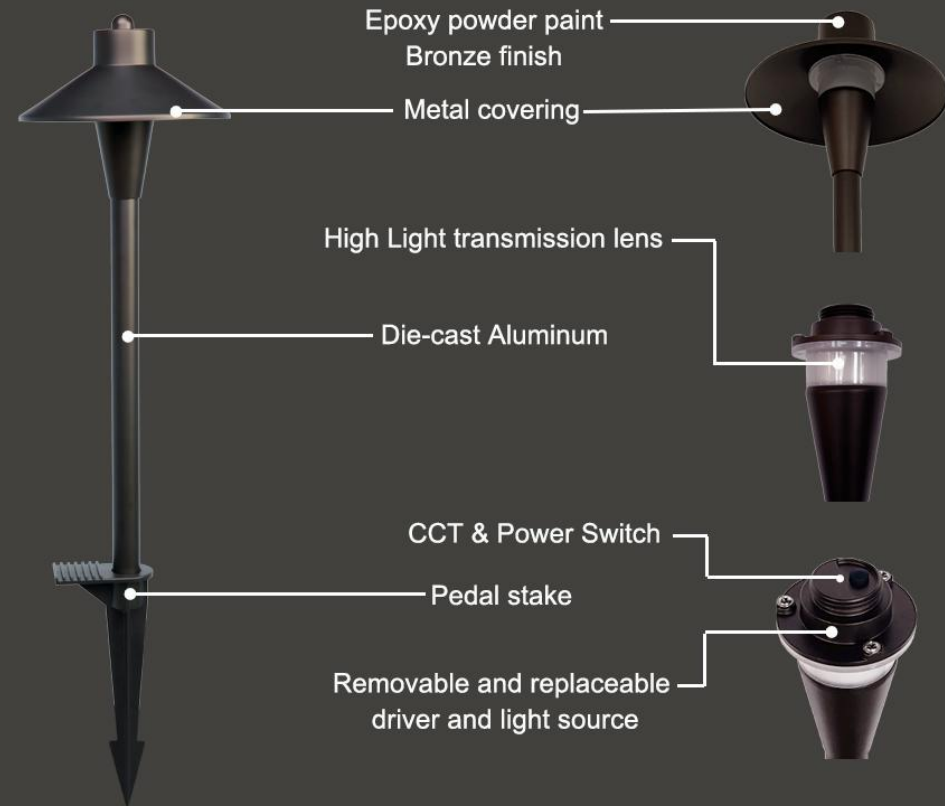

LED Smart Landscape Light

Realrofit

- Unique RGB+2700-6500K smart regulation mode
- Epoxy powder paint Bronze finish
- General light pole components
- Die-cast Aluminum Housing
- RGB: 3.5W 2700-6500K 5W 250lm
- Various shapes available
- Easy Installation
- AC/DC9-17V Ra>90

Various shapes available

LED Landscape Light

- Unique 3CCT & 2Power regulation mode
- Epoxy powder paint Bronze finish
- General light pole components
- Die-cast Aluminum Housing
- 2700K/3000K/4000K (5W/4W) 6 in 1 Max:250lm
- Various shapes available
- Easy Installation
- AC/DC9-17V Ra>90

Various shapes available